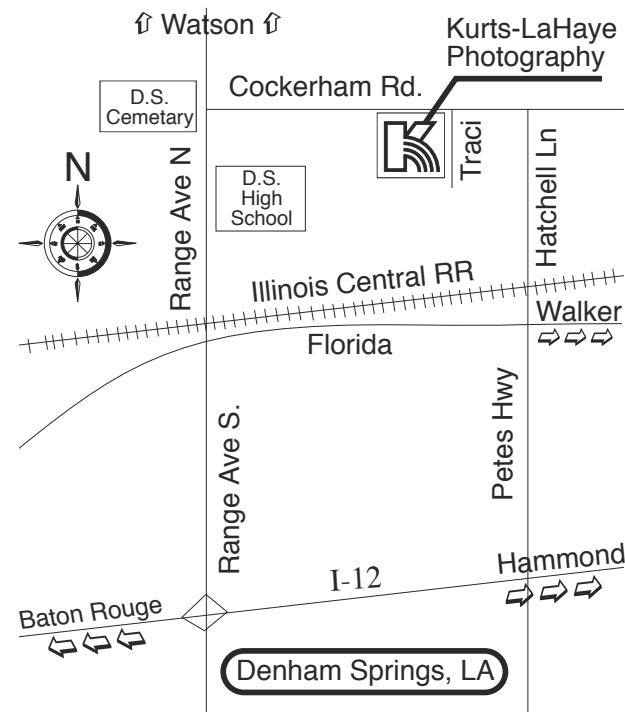

Business Hours

(Appointments required - hours subject to seasonal changes)

Monday thru Wednesday .....10AM till 5PM
Thursday ..... 10AM till 7PM
Friday.....10AM till 3PM
Saturday.....10AM till 3PM
Sunday.....Closed

For your convenience we accept Discover, Visa, Mastercard, Personal Checks & Cash.

Prices & specifications subject to change without notice. Sales tax will be added to all purchases. Payment & copyright policies available upon request

Kurts LaHaye
PHOTOGRAPHERS

A Limited Liability Company

454 Cockerham Rd, Denham Springs, LA 70726

voice: 225•664•1408 fax: 225•665•1188

www.kurtslahaye.com

info@kurtslahaye.com